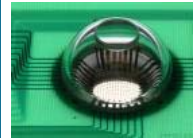

Picture Of The Day

[A Spherical Camera Sensor](#)